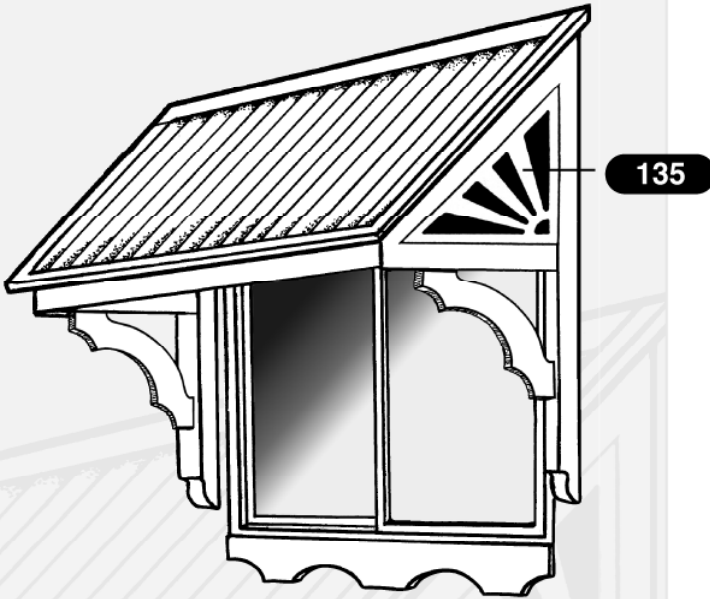

# *Awning Ends*

L.O.S.P. treated pine!

132

135

138

140

**UNIQUE**  
*& stylish!*

Custom made to suit your awnings.