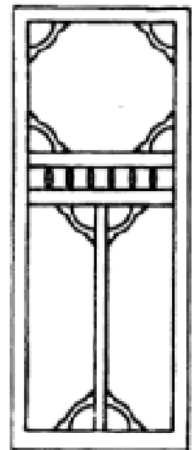

HALFORD FEDERATION SUPPLIES

1373