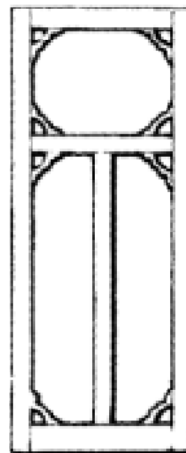

Cedar Screen Doors

Superbly handcrafted

Western Red Cedar

1360

GUARANTEED

quality!

Adds warmth and tradition.

Standard door size 2040mm x 820mm
x 30mm thick. (Nominal)

Special sizes made to order.

Choice of cedar brackets to match.

TRADE
ENQUIRIES
WELCOME!

1364

1365

1366

1367

1368

1369