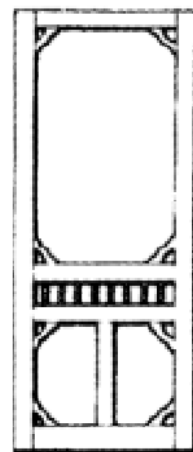

### GUARANTEED

*quality!*

Adds warmth and tradition.

Standard door size 2040mm x 820mm  
x 30mm thick. (Nominal)

Special sizes made to order.

Choice of cedar brackets to match.

TRADE  
ENQUIRIES  
WELCOME!

1364

1365

1366

1367

1368

1369

HALFORD FEDERATION SUPPLIES

1370

1371