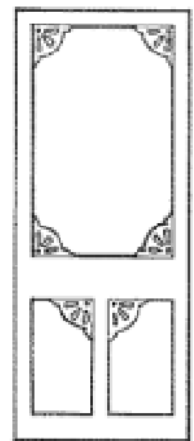

### GUARANTEED

*quality!*

Adds warmth and tradition.

Standard door size 2040mm x 820mm  
x 30mm thick. (Nominal)

Special sizes made to order.

Choice of cedar brackets to match.

TRADE  
ENQUIRIES  
WELCOME!

1364

# HALFORD FEDERATION SUPPLIES

Phone: 02 9833 4333 · Fax: 02 9833 1111  
www.federationsupplies.com.au

1382

1383

1384

1385

1386

Our cedar doors are supplied with  
dowelled, glued and screwed joints.  
Metal fly wire mesh and fly  
mould supplied but not fitted.