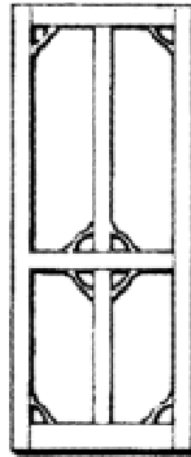

### GUARANTEED

*quality!*

Adds warmth and tradition.

Standard door size 2040mm x 820mm  
x 30mm thick. (Nominal)

Special sizes made to order.

Choice of cedar brackets to match.

TRADE  
ENQUIRIES  
WELCOME!

1364

1365

1366

1367

1368

1369

HALFORD FEDERATION SUPPLIES

1370

1371