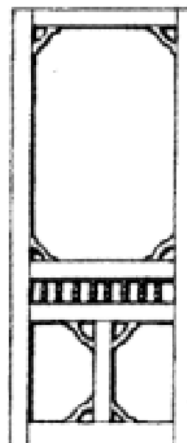

### GUARANTEED

*quality!*

Adds warmth and tradition.

Standard door size 2040mm x 820mm  
x 30mm thick. (Nominal)

Special sizes made to order.

Choice of cedar brackets to match.

TRADE  
ENQUIRIES  
WELCOME!

1364

1372

1373

1374

1375

1376

1377

1378

1379