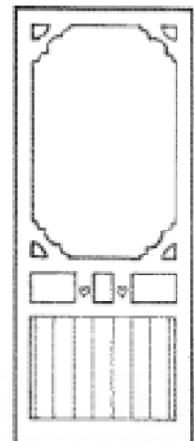

### GUARANTEED

*quality!*

Adds warmth and tradition.

Standard door size 2040mm x 820mm  
x 30mm thick. (Nominal)

Special sizes made to order.

Choice of cedar brackets to match.

TRADE  
ENQUIRIES  
WELCOME!

1364

# HALFORD FEDERATION SUPPLIES

Phone: 02 9833 4333 · Fax: 02 9833 1111  
www.federationsupplies.com.au

1382

1383

1384

1385

1386

Our cedar doors are supplied with  
dowelled, glued and screwed joints.  
Metal fly wire mesh and fly  
mould supplied but not fitted.