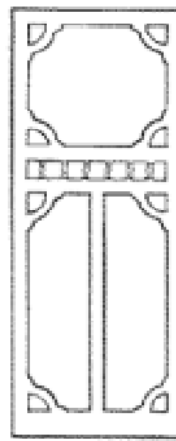

### GUARANTEED

*quality!*

Adds warmth and tradition.

Standard door size 2040mm x 820mm  
x 30mm thick. (Nominal)

Special sizes made to order.

Choice of cedar brackets to match.

TRADE  
ENQUIRIES  
WELCOME!

1364

# HALFORD FEDERATION SUPPLIES

Phone: 02 9833 4333 · Fax: 02 9833 1111  
www.federationsupplies.com.au

1382

1383

1384

1385

1386

Our cedar doors are supplied with  
dowelled, glued and screwed joints.  
Metal fly wire mesh and fly  
mould supplied but not fitted.