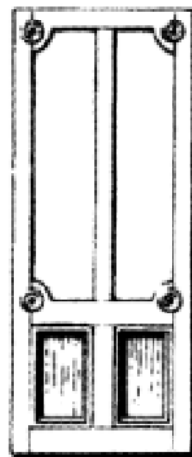

### GUARANTEED

*quality!*

Adds warmth and tradition.

Standard door size 2040mm x 820mm  
x 30mm thick. (Nominal)

Special sizes made to order.

Choice of cedar brackets to match.

TRADE  
ENQUIRIES  
WELCOME!

1364

1365

1366

1367

1368

1369

HALFORD FEDERATION SUPPLIES

1370

1371