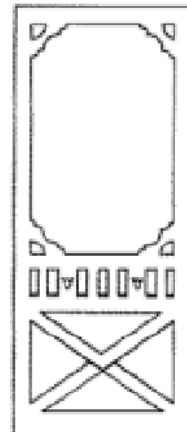

HALFORD FEDERATION SUPPLIES

1381