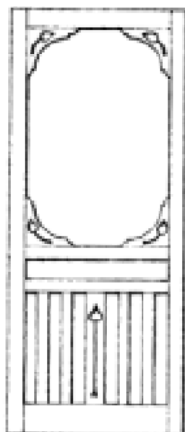

### GUARANTEED

*quality!*

Adds warmth and tradition.

Standard door size 2040mm x 820mm  
x 30mm thick. (Nominal)

Special sizes made to order.

Choice of cedar brackets to match.

TRADE  
ENQUIRIES  
WELCOME!

1364

1372

1373

1374

1375

1376

1377

1378

1379