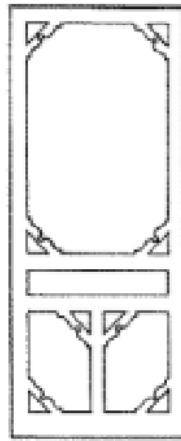

HALFORD FEDERATION SUPPLIES

Phone: 02 9833 4333 · Fax: 02 9833 1111
www.federationsupplies.com.au

1382

1383

1384

1385

1386

Our cedar doors are supplied with
dowelled, glued and screwed joints.
Metal fly wire mesh and fly
mould supplied but not fitted.

1387

✓ *Your choice of cedar brackets.*

1500SD

1503SD

1512SD

1513SD

1520SD

1524SD

1536SD

1544SD

1563SD