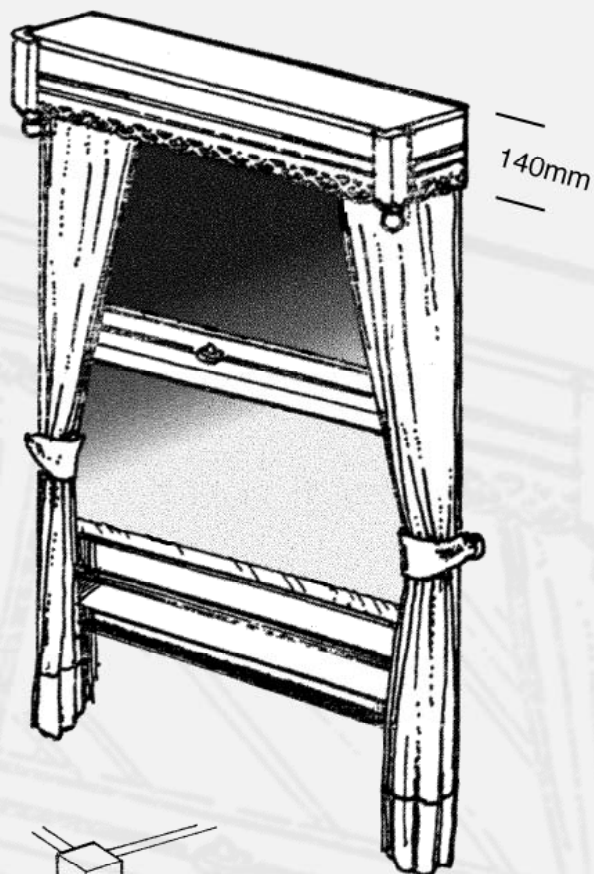

# Curtain Pelmets

*Adding elegance to windows*

Exquisite designs!

422

## SATISFACTION

*guaranteed!*

Custom made to suit your window.

Ready to install kits.

Many sizes and designs available.

Manufactured in treated pine or treated plywood.

TRADE  
ENQUIRIES  
WELCOME!

427