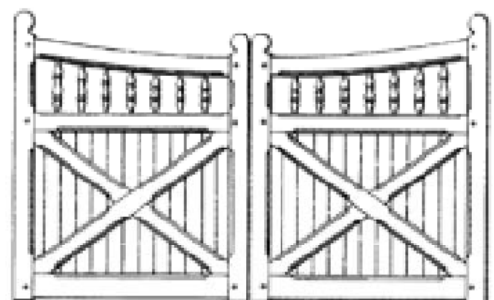

*Timber Gates*  
*Beautifully handcrafted*

L.O.S.P. treated pine or western red cedar.

1215

**DISTINCTIVE**  
*& stylish!*

A welcoming addition to your home.

Robustly secure and private.

Standard and custom sizes available.

Single gates or double driveway gates in each style.

TRADE  
ENQUIRIES  
WELCOME!

1200

1201

1202

1203

1204

1205

1206

1207

1208

1209

1210

1211

1212

1213