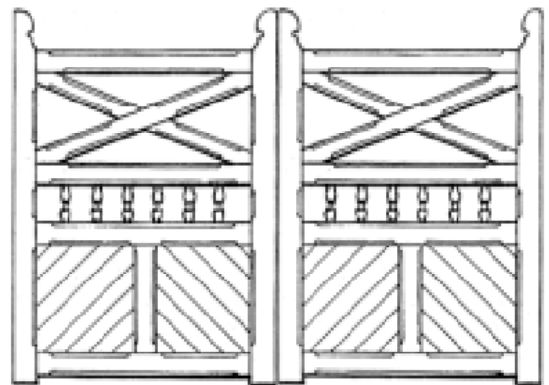

*Timber Gates*  
*Beautifully handcrafted*

L.O.S.P. treated pine or western red cedar.

1215

**DISTINCTIVE**  
*& stylish!*

A welcoming addition to your home.

Robustly secure and private.

Standard and custom sizes available.

Single gates or double driveway gates in each style.

TRADE  
ENQUIRIES  
WELCOME!

1200

1201

1202

1203

1204

1205