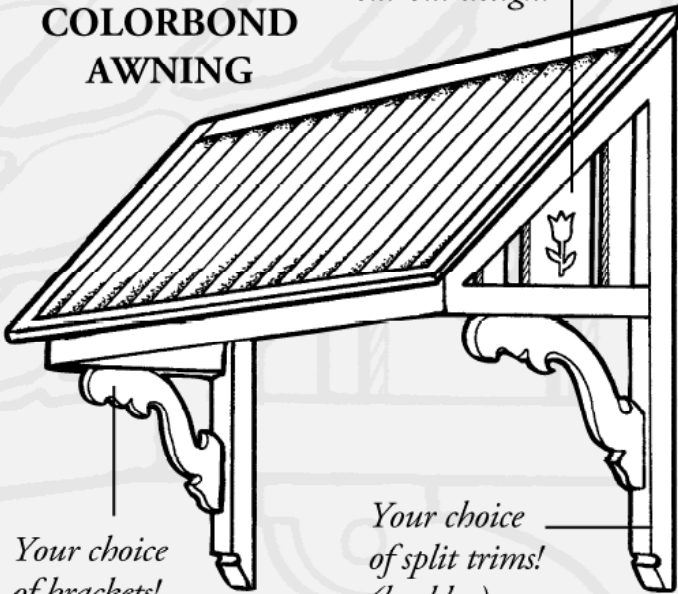

Handcrafted
Window Awnings

ALL-INCLUSIVE PRICE!

COLORBOND
AWNING

Your choice of
cut-out design!

Your choice
of brackets!

Your choice
of split trims!
(backleg)

103

WEATHERTEX
SHINGLE AWNING

106

Made to fit your windows or doors.
Free measure and quote.

- Your choice of brackets. (Pages 11 - 16)
- Your choice of cut-out design. (Pages 5 - 10)
- Your choice of split trims. (Page 19)
- Your choice of frieze spindles. (Page 3)