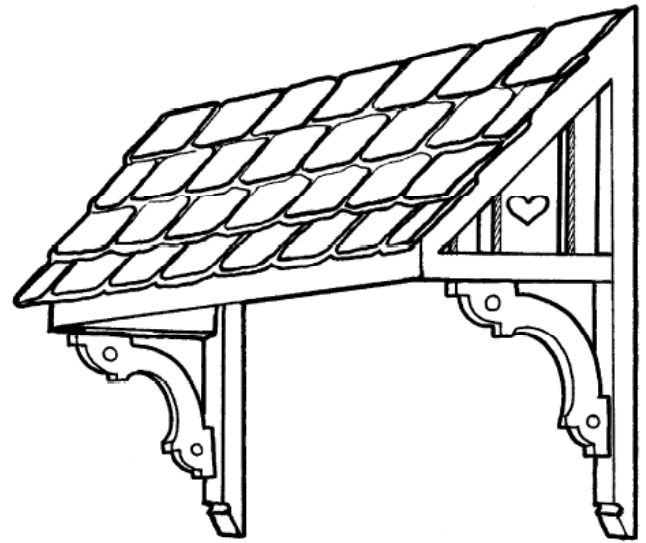

Handcrafted
Window Awnings

ALL-INCLUSIVE PRICE!

COLORBOND
AWNING

Your choice of
cut-out design!

Your choice
of brackets!

Your choice
of split trims!
(backleg)

103

WEATHERTEX
SHINGLE AWNING

106

Made to fit your windows or doors.
Free measure and quote.

- Your choice of brackets. (Pages 11 - 16)
- Your choice of cut-out design. (Pages 5 - 10)
- Your choice of split trims. (Page 19)
- Your choice of frieze spindles. (Page 3)