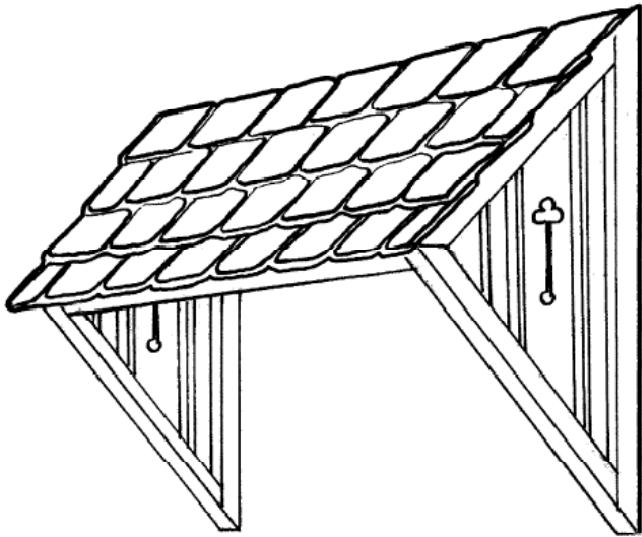

BULLNOSE
COLORBOND
AWNING

110

HALFORD FEDERATION SUPPLIES

Phone: 02 9833 4333 Fax: 02 9833 1111

www.federationsupplies.com.au

**WEATHERTEX
SHINGLE FULL
AWNING**

111

**COLORBOND &
FRIEZE AWNING**

123

**WEATHERTEX
SHINGLE & FRIEZE
AWNING**

126

**EXPOSED RAFTER
SHINGLE AWNING**

130