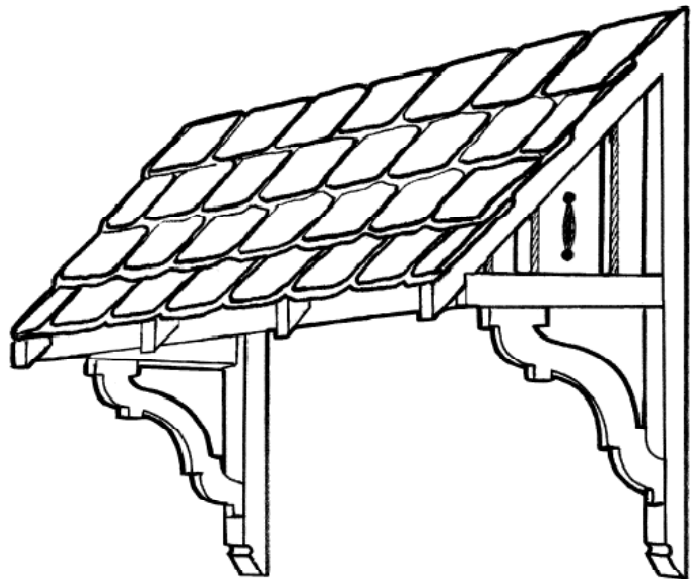

**EXPOSED RAFTER
SHINGLE AWNING**

130