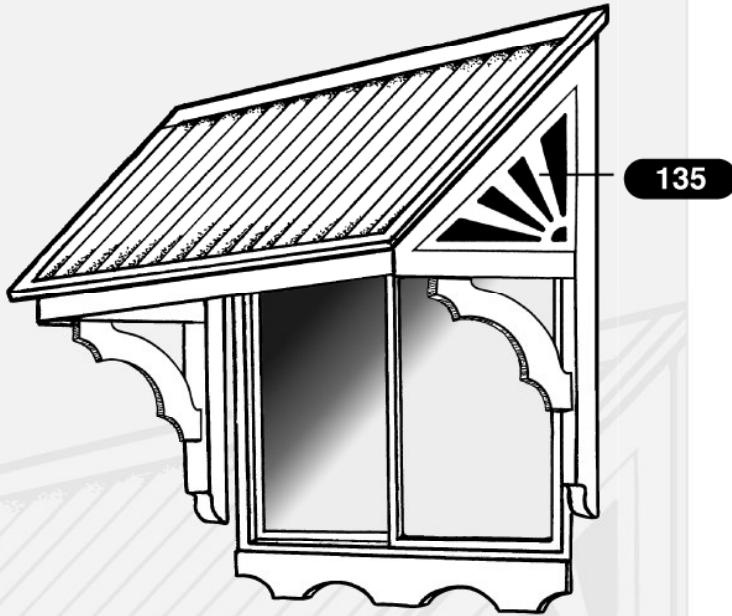

Awning Ends

L.O.S.P. treated pine!

132

135

138

140

UNIQUE
& stylish!

Custom made to suit your awnings.