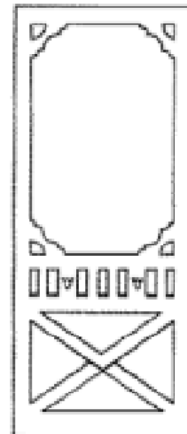

HALFORD FEDERATION SUPPLIES

1381