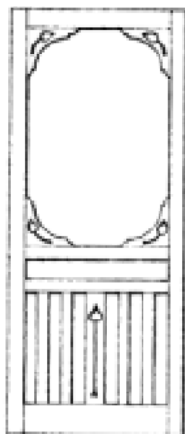

### GUARANTEED

*quality!*

Adds warmth and tradition.

Standard door size 2040mm x 820mm  
x 30mm thick. (Nominal)

Special sizes made to order.

Choice of cedar brackets to match.

TRADE  
ENQUIRIES  
WELCOME!

1364

1372

1373

1374

1375

1376

1377

1378

1379