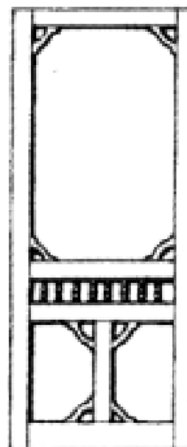

### GUARANTEED

*quality!*

Adds warmth and tradition.

Standard door size 2040mm x 820mm  
x 30mm thick. (Nominal)

Special sizes made to order.

Choice of cedar brackets to match.

TRADE  
ENQUIRIES  
WELCOME!

1364

1372

1373

1374

1375

1376

1377

1378

1379