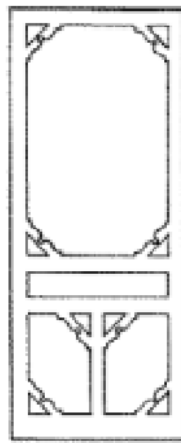

HALFORD FEDERATION SUPPLIES

Phone: 02 9833 4333 · Fax: 02 9833 1111
www.federationsupplies.com.au

1382

1383

1384

1385

1386

Our cedar doors are supplied with
dowelled, glued and screwed joints.
Metal fly wire mesh and fly
mould supplied but not fitted.

1387

✓ *Your choice of cedar brackets.*

1500SD

1503SD

1512SD

1513SD

1520SD

1524SD

1536SD

1544SD

1563SD