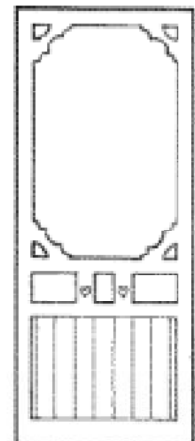

### GUARANTEED

*quality!*

Adds warmth and tradition.

Standard door size 2040mm x 820mm  
x 30mm thick. (Nominal)

Special sizes made to order.

Choice of cedar brackets to match.

TRADE  
ENQUIRIES  
WELCOME!

1364

# HALFORD FEDERATION SUPPLIES

Phone: 02 9833 4333 · Fax: 02 9833 1111  
www.federationsupplies.com.au

1382

1383

1384

1385

1386

Our cedar doors are supplied with  
dowelled, glued and screwed joints.  
Metal fly wire mesh and fly  
mould supplied but not fitted.