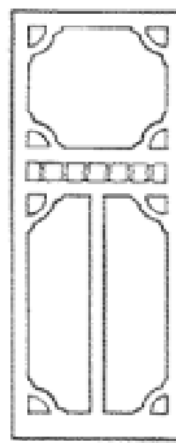

### GUARANTEED

*quality!*

Adds warmth and tradition.

Standard door size 2040mm x 820mm  
x 30mm thick. (Nominal)

Special sizes made to order.

Choice of cedar brackets to match.

TRADE  
ENQUIRIES  
WELCOME!

1364

# HALFORD FEDERATION SUPPLIES

Phone: 02 9833 4333 · Fax: 02 9833 1111  
www.federationsupplies.com.au

1382

1383

1384

1385

1386

Our cedar doors are supplied with  
dowelled, glued and screwed joints.  
Metal fly wire mesh and fly  
mould supplied but not fitted.