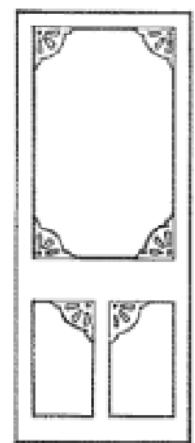

### GUARANTEED

*quality!*

Adds warmth and tradition.

Standard door size 2040mm x 820mm  
x 30mm thick. (Nominal)

Special sizes made to order.

Choice of cedar brackets to match.

TRADE  
ENQUIRIES  
WELCOME!

1364

# HALFORD FEDERATION SUPPLIES

Phone: 02 9833 4333 · Fax: 02 9833 1111  
www.federationsupplies.com.au

1382

1383

1384

1385

1386

Our cedar doors are supplied with  
dowelled, glued and screwed joints.  
Metal fly wire mesh and fly  
mould supplied but not fitted.