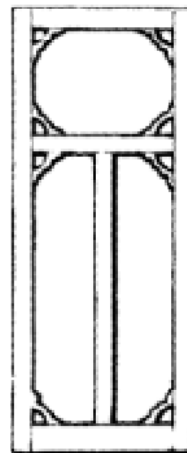

Cedar Screen Doors

Superbly handcrafted

Western Red Cedar

1360

GUARANTEED

quality!

Adds warmth and tradition.

Standard door size 2040mm x 820mm
x 30mm thick. (Nominal)

Special sizes made to order.

Choice of cedar brackets to match.

TRADE
ENQUIRIES
WELCOME!

1364

1365

1366

1367

1368

1369