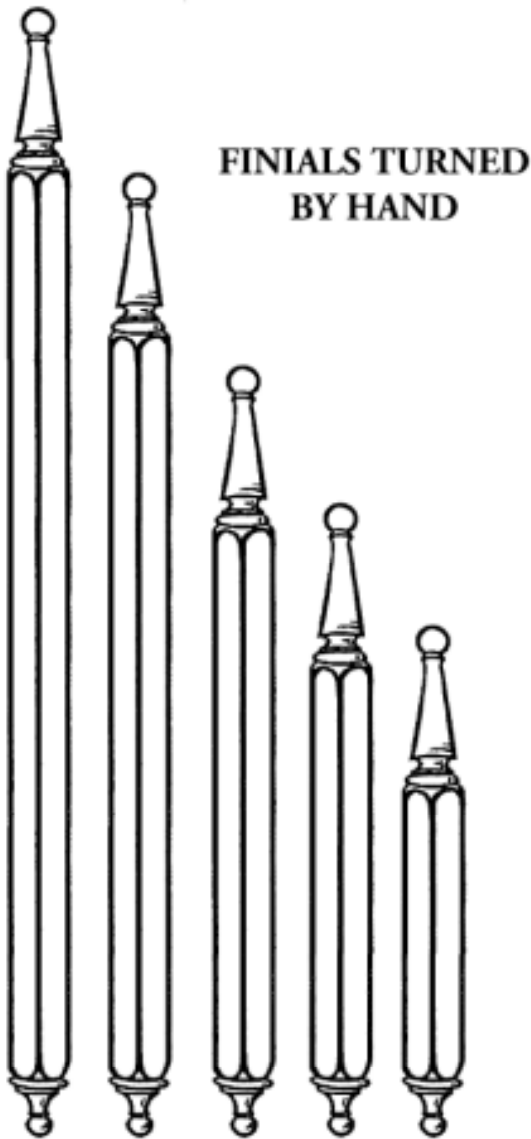

Standard lengths: 600mm, 900mm, 1200mm, 1500mm & 1800mm.
Special lengths on request.

FINIALS TURNED BY HAND

Discounts for quantities.

944 945 946 947 948

DROPPERS

42 x 42mm or 66 x 66mm

954 955 956 957 958

POST TOP CAPITALS

For all post sizes.

Windsor 924 Gothic 926 Acorn 927 Round 928

SPLIT TRIMS

Plain

Turned

903 904 905 906 907 908

COLONIAL POST BASE AND COVER

995