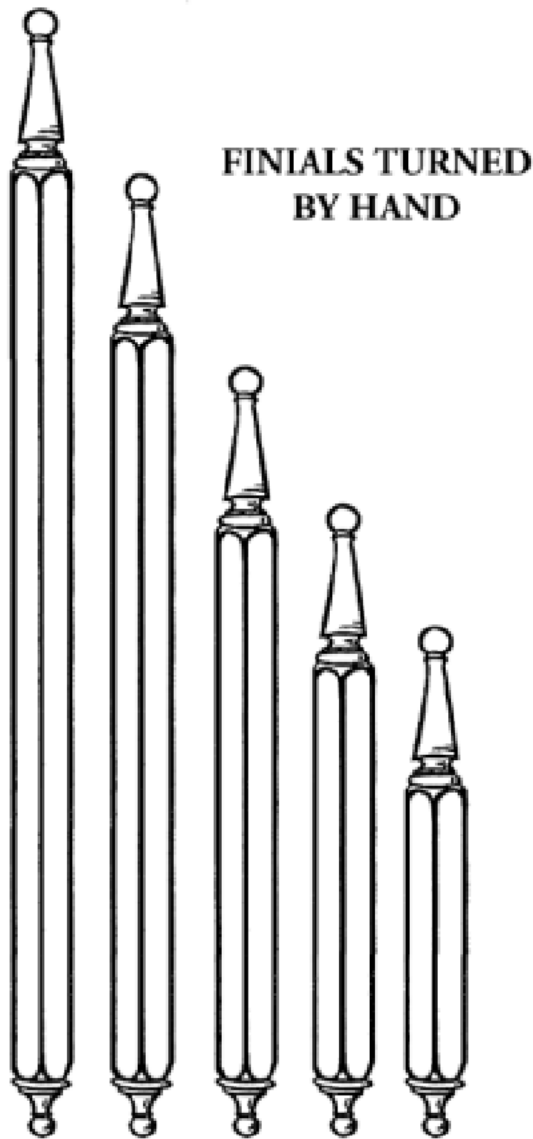

Standard lengths: 600mm, 900mm, 1200mm, 1500mm & 1800mm.
Special lengths on request.

FINIALS TURNED BY HAND

Discounts for quantities.

944 945 946 947 948

DROPPERS

42 x 42mm or 66 x 66mm

954 955 956 957 958

POST TOP CAPITALS

For all post sizes.

Windsor 924 Gothic 926 Acorn 927 Round 928

SPLIT TRIMS

Plain

Turned

903 904 905 906 907 908

COLONIAL POST BASE AND COVER

995