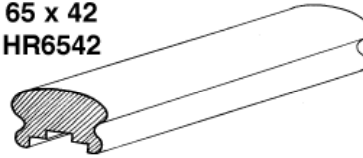

Precision Crafted
Handrail Components

L.O.S.P. treated pine.

WIDE CHOICE

of Handrails and Bottomrails plus turned, plain and cutout balusters to suit your requirements!

TRADE
 ENQUIRIES
 WELCOME!

MOULDED HANDRAILS

0001
 65 x 42
 HR6542

0002
 88 x 42
 HR8842

0003
 79 x 63
 HR Hitop

0004
 65 x 65
 HR Bread Loaf

0005
 63 x 65
 HR6365

0006
 65 x 65
 HR Ladies Waist

MOULDED BOTTOM RAILS

0010
 65 x 30
 Plate 42
 BR6530