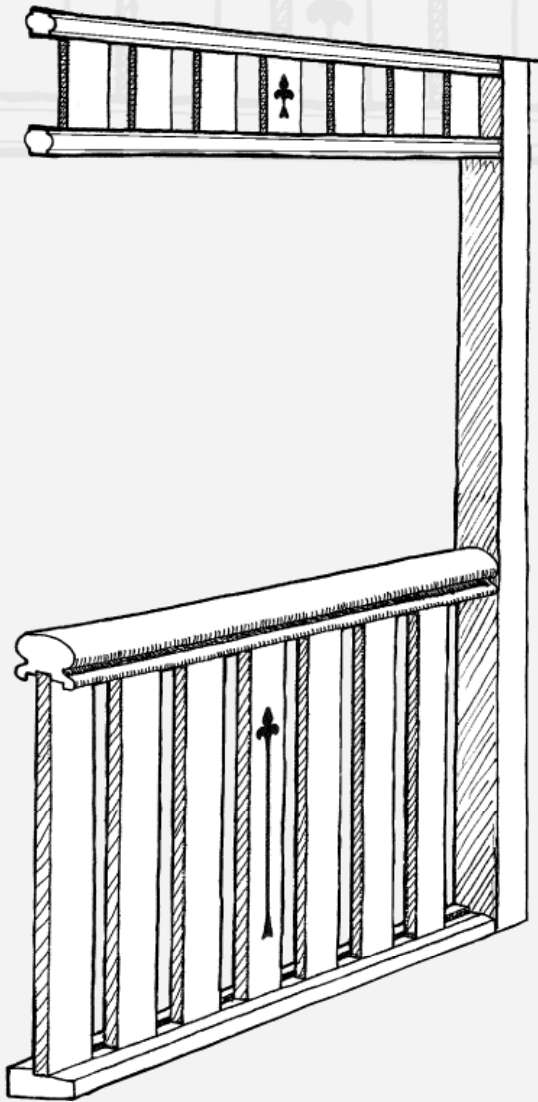

Precision Crafted
Handrail Components

L.O.S.P. treated pine.

WIDE CHOICE

of Handrails and Bottomrails plus turned, plain and cutout balusters to suit your requirements!

TRADE
 ENQUIRIES
 WELCOME!

MOULDED HANDRAILS

0001
 65 x 42
 HR6542

0002
 88 x 42
 HR8842

0003
 79 x 63
 HR Hitop

0004
 65 x 65
 HR Bread Loaf

0005
 63 x 65
 HR6365

0006
 65 x 65
 HR Ladies Waist

MOULDED BOTTOM RAILS

0010
 65 x 30
 Plate 42
 BR6530