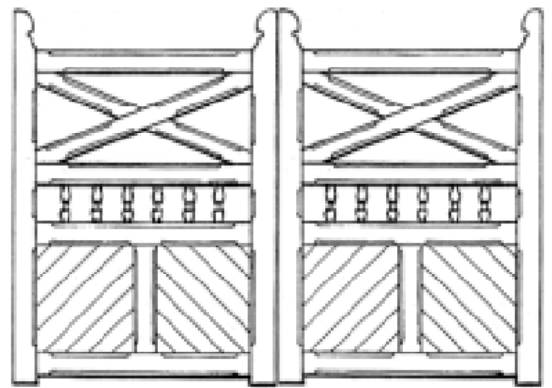

Timber Gates
Beautifully handcrafted

L.O.S.P. treated pine or western red cedar.

1215

DISTINCTIVE
& stylish!

A welcoming addition to your home.

Robustly secure and private.

Standard and custom sizes available.

Single gates or double driveway gates in each style.

TRADE
ENQUIRIES
WELCOME!

1200

1201

1202

1203

1204

1205