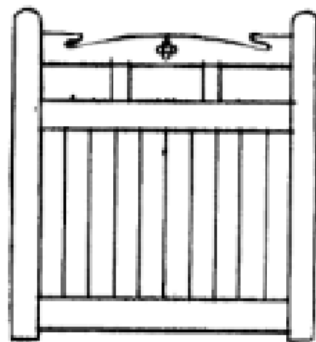

Timber Gates
Beautifully handcrafted

L.O.S.P. treated pine or western red cedar.

1215

DISTINCTIVE
& stylish!

A welcoming addition to your home.

Robustly secure and private.

Standard and custom sizes available.

Single gates or double driveway gates in each style.

TRADE
ENQUIRIES
WELCOME!

1200

1201

1202

1203

1204

1205

1206

1207

1208

1209

1210

1211

1212

1213

1214

Mix 'n' Match Gates

Your preferences. Your choice. Your taste.

1216

✓ Your choice of stiles.

1250 1251 1252 1253

✓ Your choice of bottom panels.

1280