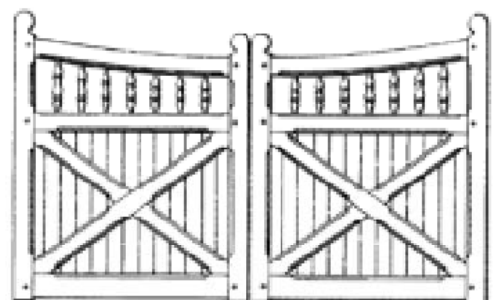

Timber Gates
Beautifully handcrafted

L.O.S.P. treated pine or western red cedar.

1215

DISTINCTIVE
& stylish!

A welcoming addition to your home.

Robustly secure and private.

Standard and custom sizes available.

Single gates or double driveway gates in each style.

TRADE
ENQUIRIES
WELCOME!

1200

1201

1202

1203

1204

1205

1206

1207

1208

1209

1210

1211

1212

1213