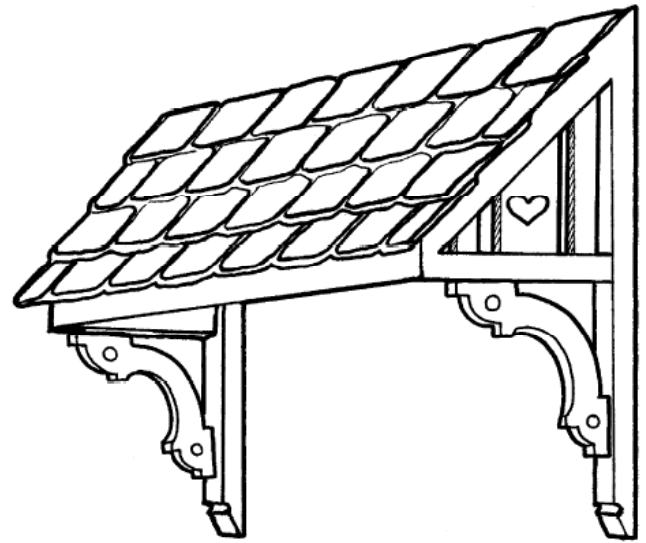

Handcrafted
Window Awnings

ALL-INCLUSIVE PRICE!

COLORBOND
AWNING

Your choice of
cut-out design!

Your choice
of brackets!

Your choice
of split trims!
(backleg)

103

WEATHERTEX
SHINGLE AWNING

106

Made to fit your windows or doors.

Free measure and quote.

Your choice of brackets. (Pages 11 - 16)

Your choice of cut-out design. (Pages 5 - 10)

Your choice of split trims. (Page 19)

Your choice of frieze spindles. (Page 3)