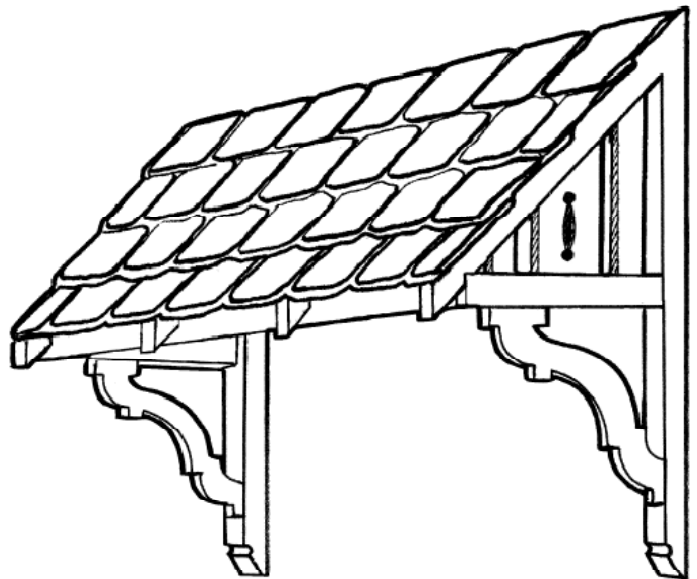

**EXPOSED RAFTER
SHINGLE AWNING**

130