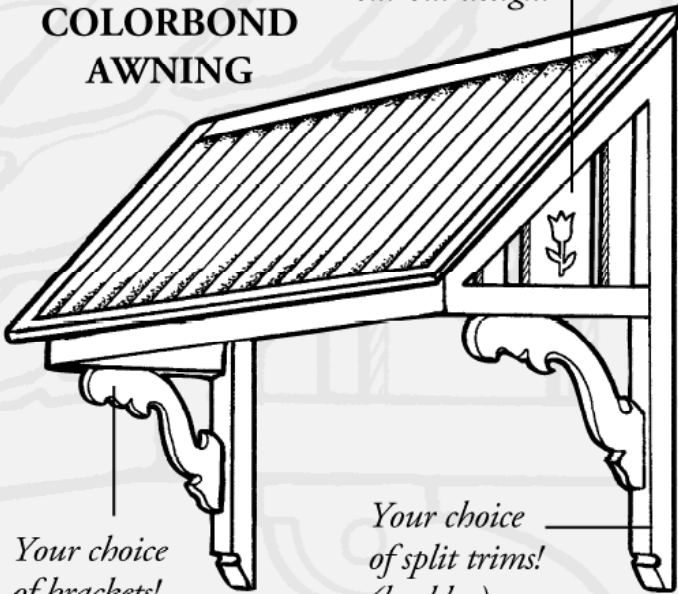

Handcrafted
Window Awnings

ALL-INCLUSIVE PRICE!

COLORBOND
AWNING

Your choice of
cut-out design!

Your choice
of brackets!

Your choice
of split trims!
(backleg)

103

WEATHERTEX
SHINGLE AWNING

106

Made to fit your windows or doors.

Free measure and quote.

Your choice of brackets. (Pages 11 - 16)

Your choice of cut-out design. (Pages 5 - 10)

Your choice of split trims. (Page 19)

Your choice of frieze spindles. (Page 3)