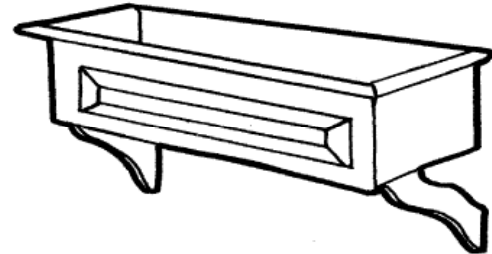

Handcrafted Window Boxes

L.O.S.P. treated pine!

408

GUARANTEED
quality!

Made to suit your window.

Sold fully assembled.

Many sizes and patterns available.

Huge choice of brackets.
(optional extra)

We also custom make to your
designs.

401

402

404

405

406

407

408